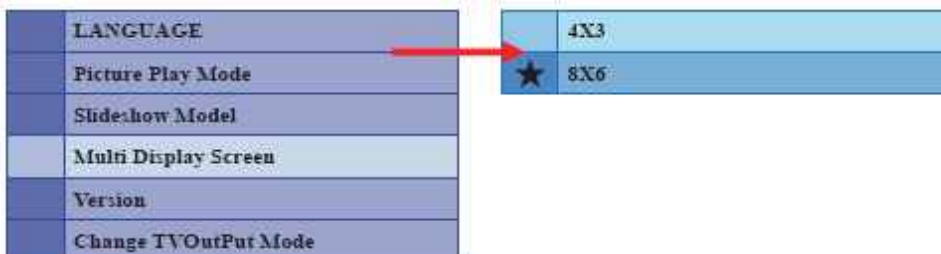

Multi Display Screen

Press [▲/▼] to select the selection.

Press [OK] to enter the multi display screen selection.

Press [▲/▼] to select the picture thumbnail display format and press [OK] to confirm the selection.