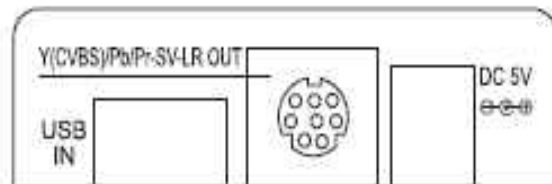

Introduction

The 720p Digital Multi Media Player is a reliable multimedia player that handles display and playback of compelling, rich digital media-including high definition for entertainment and other company product content-across on-premise digital signage displays. The 720p Digital multi media Player is fully manageable as a standalone device with cute palm-size and abilities to output quality photos and movies to large size display (up scaling to 720p high resolution). This unit supports sophisticated functionality including a fully customizable and dynamic play list; photo slide show with MP3; MPGE1 &2 video playbacks from memory card/USB device.

Features

1. Supports OSD (On-Screen-Display) menu operation
2. Supports high resolution output up to 720p
3. Supports image formats: JPEG/BMP/GIF/PNG/TIF
4. Supports audio formats: MP3/WMA
5. Supports video formats*: DivX(AVI)/MPEG 1/MPEG2
6. Supports image rotation/Zoom for single page
7. Slide show with Music
8. Memory Card: Secure Digital Card (SD Card)/Multi-Media Card (MMC3.2)/Memory Stick Pro(MS)
9. Embedded USB 2.0 host controller for USB flash drive connection
10. USB only support FAT32 but not support NTFS
11. IR remote control
12. Easy to install and simple to operate

* Please refer Appendix for reference testing table.

Operating Functions and Controls Front Panel & Rear Panel