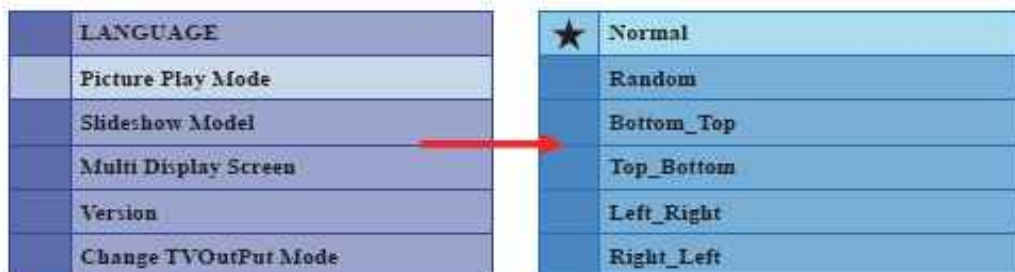

### Language

Press [OK] to enter the language selection. Press [▲/▼] to select the language (Traditional Chinese and English) and press [OK] to confirm the selection.

Press [←] to return to previous page.

### Picture Play Mode

Press [▲/▼] to select the selection.

Press [OK] to enter the picture play mode selection.

Press [▲/▼] to select the way to display pictures and press [OK] to confirm the selection.

Press [←] to return to previous page.