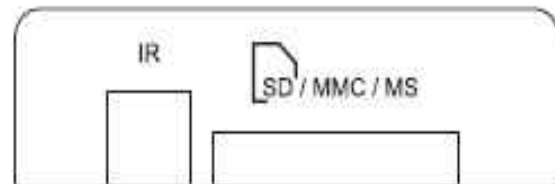

Introduction

The 720p Digital Multi Media Player is a reliable multimedia player that handles display and playback of compelling, rich digital media-including high definition for entertainment and other company product content-across on-premise digital signage displays. The 720p Digital multi media Player is fully manageable as a standalone device with cute palm-size and abilities to output quality photos and movies to large size display (up scaling to 720p high resolution). This unit supports sophisticated functionality including a fully customizable and dynamic play list; photo slide show with MP3; MPGE1 &2 video playbacks from memory card/USB device.

Features

1. Supports OSD (On-Screen-Display) menu operation
2. Supports high resolution output up to 720p
3. Supports image formats: JPEG/BMP/GIF/PNG/TIF
4. Supports audio formats: MP3/WMA
5. Supports video formats*: DivX(AVI)/MPEG 1/MPEG2
6. Supports image rotation/Zoom for single page
7. Slide show with Music
8. Memory Card: Secure Digital Card (SD Card)/Multi-Media Card (MMC3.2)/Memory Stick Pro(MS)
9. Embedded USB 2.0 host controller for USB flash drive connection
10. USB only support FAT32 but not support NTFS
11. IR remote control
12. Easy to install and simple to operate

* Please refer Appendix for reference testing table.

Operating Functions and Controls Front Panel & Rear Panel