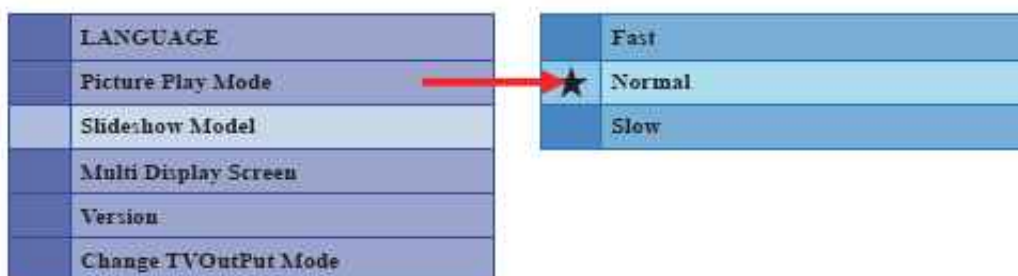

Picture Play Mode

Press [▲/▼] to select the selection.

Press [OK] to enter the picture play mode selection.

Press [▲/▼] to select the way to display pictures and press [OK] to confirm the selection.

Press [←] to return to previous page.

Slideshow Mode

Press [▲/▼] to select the selection.

Press [OK] to enter the slideshow mode selection.

Press [▲/▼] to select the slideshow speed and press [OK] to confirm the selection

Press [←] to return to previous page.

Multi Display Screen

Press [▲/▼] to select the selection.

Press [OK] to enter the multi display screen selection.

Press [▲/▼] to select the picture thumbnail display format and press [OK] to confirm the selection.

Press [←] to return to previous page.