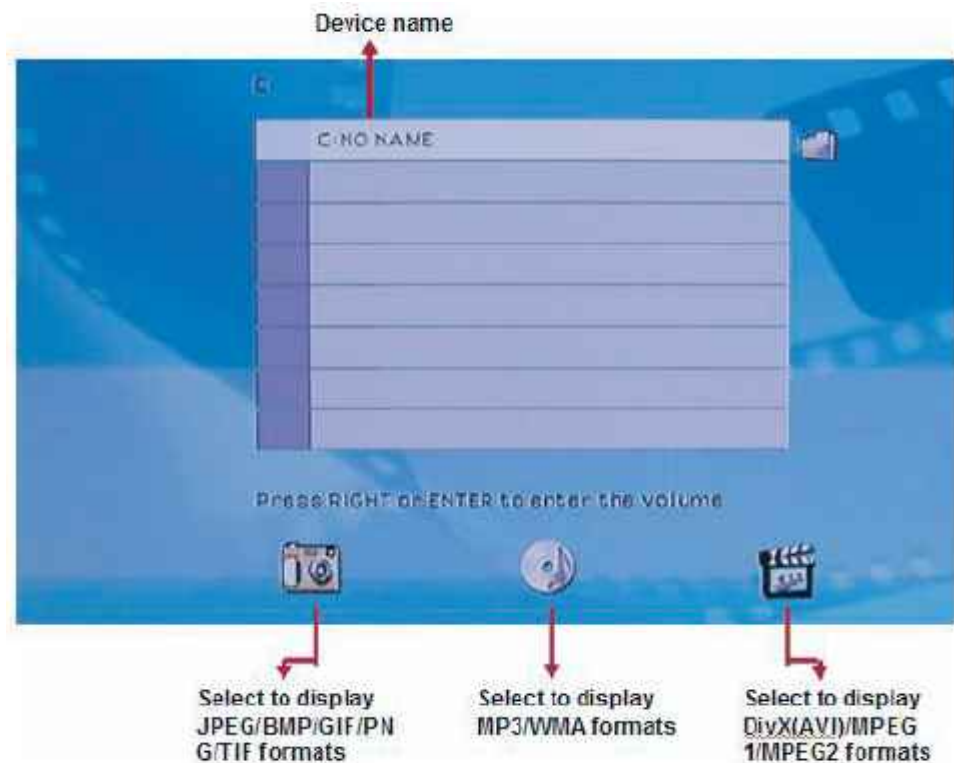

Turning on Power

Connecting the power adapter to the 720p Digital Multi Media Player and press the POWER button on the remote control to turn on the 720p Digital Multi Media Player. Press the button again to turn the device off.

Using the OSD Menu

Press [OK] to enter device folders.
Press [OK/→] to enter the folder/sub-folder.
Press [←] to return to previous page.

OSD menu

Press [OSD] to display OSD setup menu.

Language

Press [OK] to enter the language selection. Press [▲/▼] to select the language (Traditional Chinese and English) and press [OK] to confirm the selection.