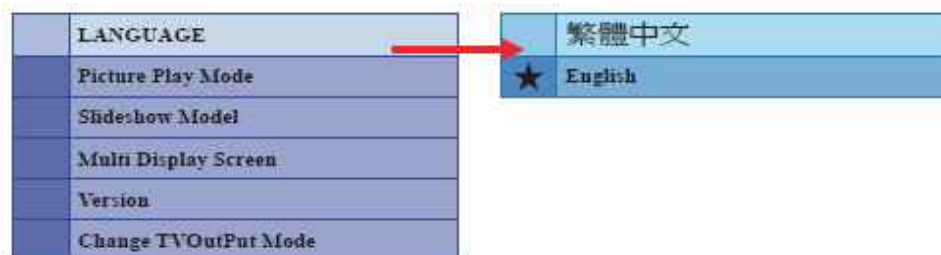

Press [←] to return to previous page.