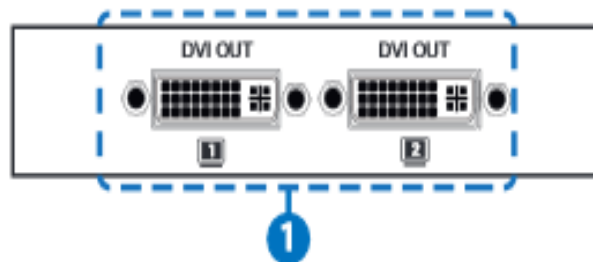

SYNC LED:

This LED will illuminate in RED when the source signal is connected and detected by the unit.

3. POWER LED:

This LED will illuminate when the unit is connected to a power supply.

4. DC 5V:

Plug the 5V DC power supply into the unit and connect the adaptor to an AC outlet

Back Panel

1. DVI OUT 1~2:

Connect to a DVI equipped TV/monitor for display of the DVI input source signal.

Specifications

Input Port	1×DVI
Output Ports	2×DVI
Audio Sampling Rate	Up to 192 kHz (with DVI to HDMI Adaptor)
Power Supply	5 V/2.6 A DC (US/EU standards, CE/FCC/UL certified)
ESD Protection	Human body model: ±8kV (air-gap discharge) ±6kV (contact discharge)
Dimensions	102 mm (W)×125 mm (D)×30 mm (H)
Weight	280 g
Chassis Material	Metal
Silkscreen Color	Black
Operating Temperature	0°C ~ 40°C / 32°F ~ 104°F
Storage Temperature	-20°C~60°C / -4°F~140°F
Relative Humidity	20 ~ 90% RH (non-condensing)
Power Consumption	3.5 W