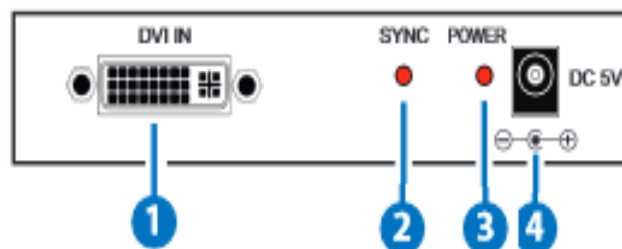

Introduction

1 x 2 DVI Splitter DA distribution amplifier is designed to split a DVI signal to two DVI monitors without signal loss or degradation. Connect your DVD player, PC or Game Console to display to two separate screens. Supports PC resolutions VGA up to WUXGA and HD resolutions 480p up to 1080i/p (not 480i/576i). Ideal for shop signage displays and video distribution between and around large rooms or buildings.

Applications

- Simultaneous DVI distribution
- Digital Signage distribution
- Educational PC distribution and demonstration
- HDMI or DVI system distribution

System Requirements

- DVI equipped source devices such as a PC/Laptop with DVI cables or HDMI to DVI cables
- DVI equipped displays (TVs or monitors) with DVI cables

Features

- HDMI and DVI 1.0 compliant
- Compatible with HDMI signal (with adaptor cable)
- Supports a wide range of PC and HDTV resolutions from VGA to WUXGA and 480p to 1080p
- Can be cascaded up to 3 layers
- The device will read and record the EDID of output 1 and then send it to the source device

Operation Controls and Functions

Front Panel

1. DVI IN:

Connect to a DVI source such as a PC/Laptop or DVD/Blu-ray player with HDMI to DVI adaptor cables.